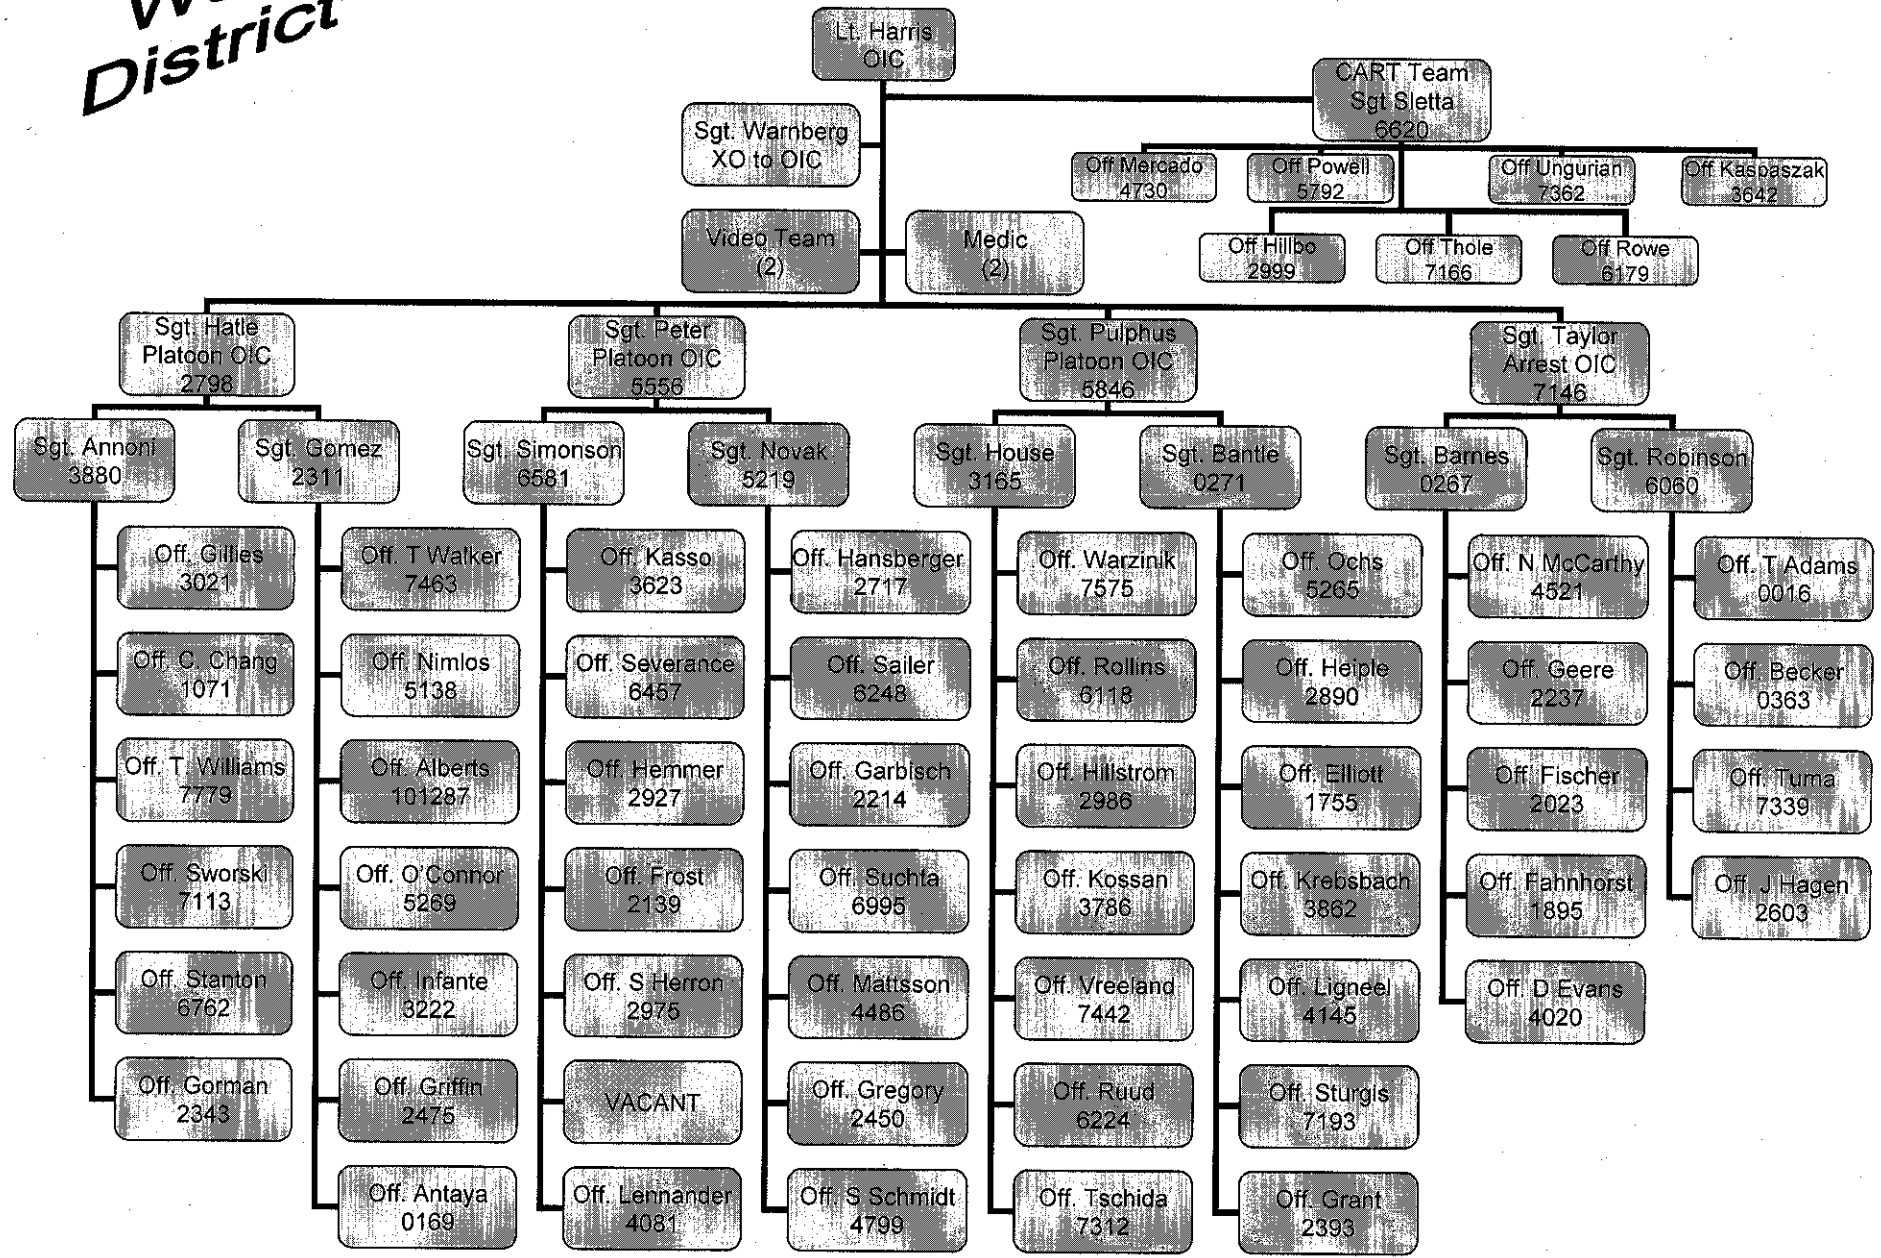

MFF Command chart

West District RNC Command Structure

*West
District*

MFF DIVISION SIX

West District

MFF DIVISION SEVEN

West District

MFF DIVISION EIGHT

West District

MFF DIVISION NINE

West District

MFF DIVISION TEN

*West
District*

BICYCLE MFF COMMAND CHART

Each bike team consisting of one sergeant and 6 officers. Teams will be assigned either day or night shift and schedule work / off days together.