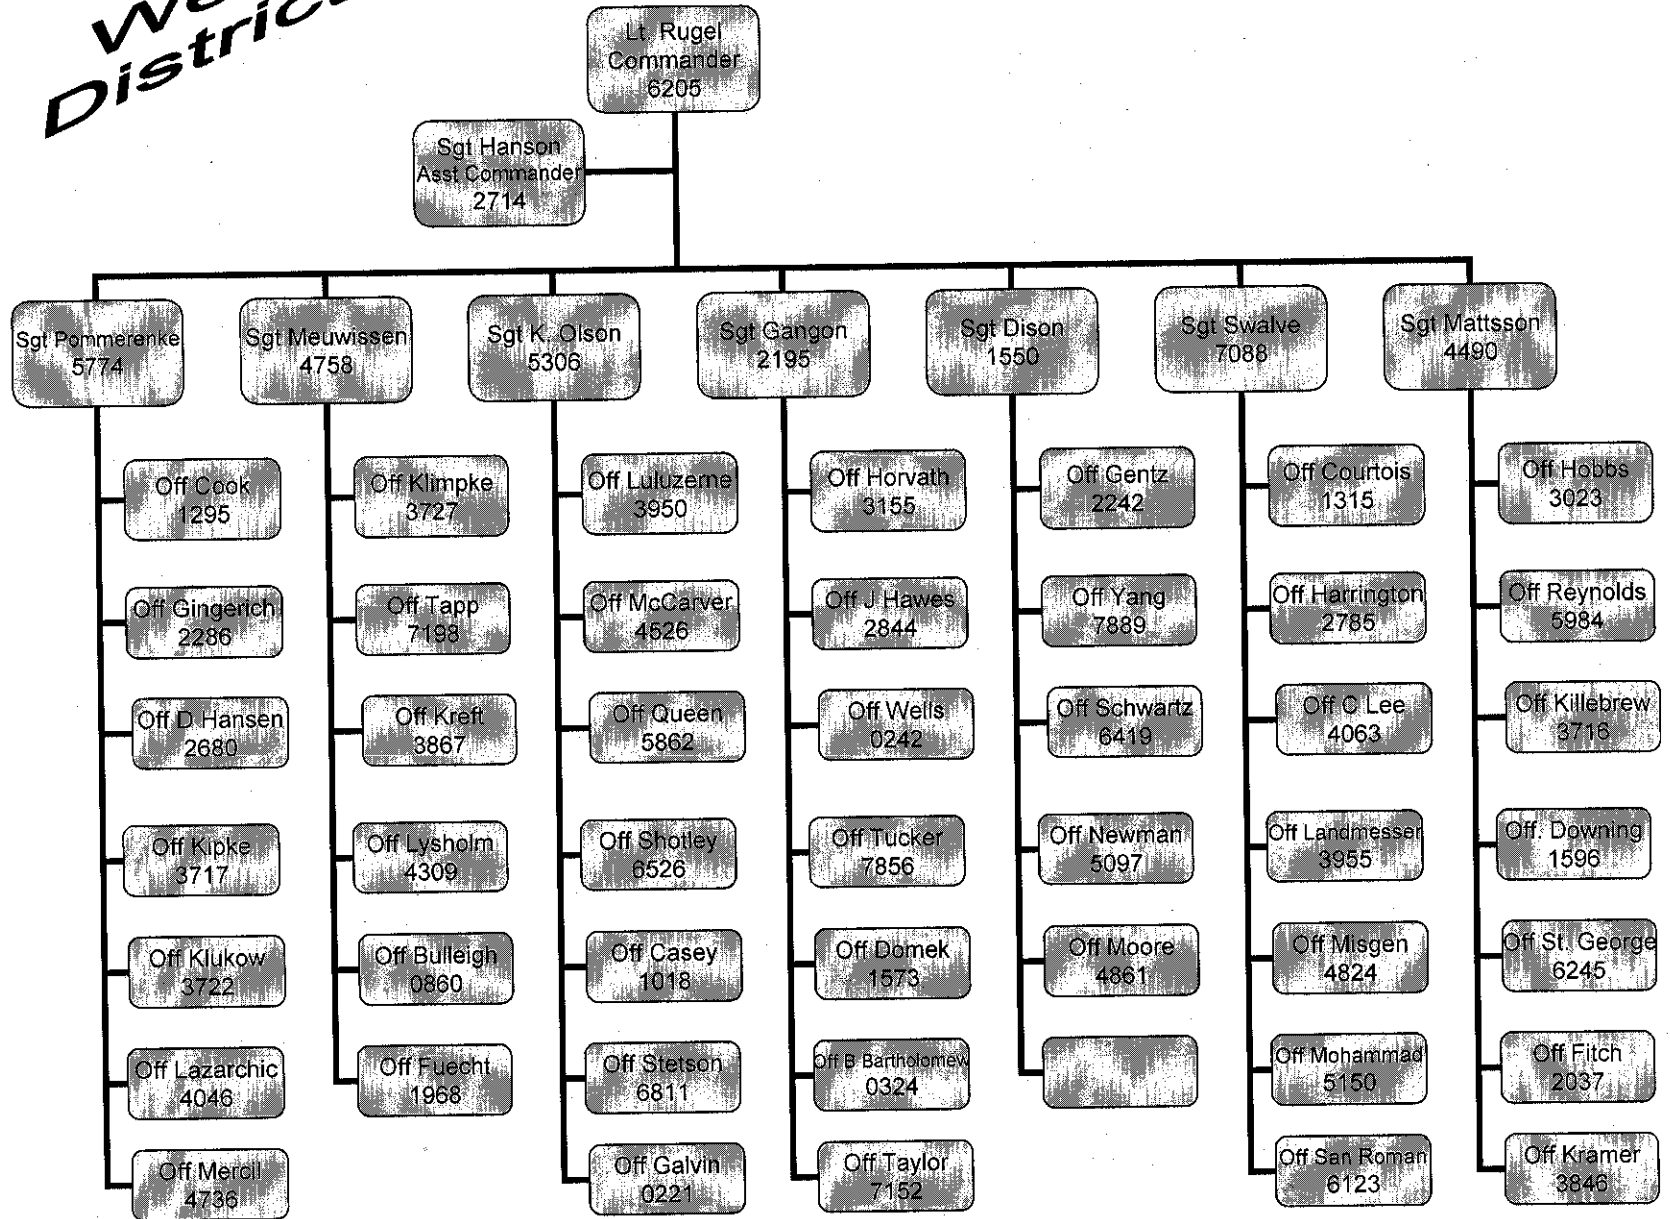

*West
District*

MPD BIKE UNIT