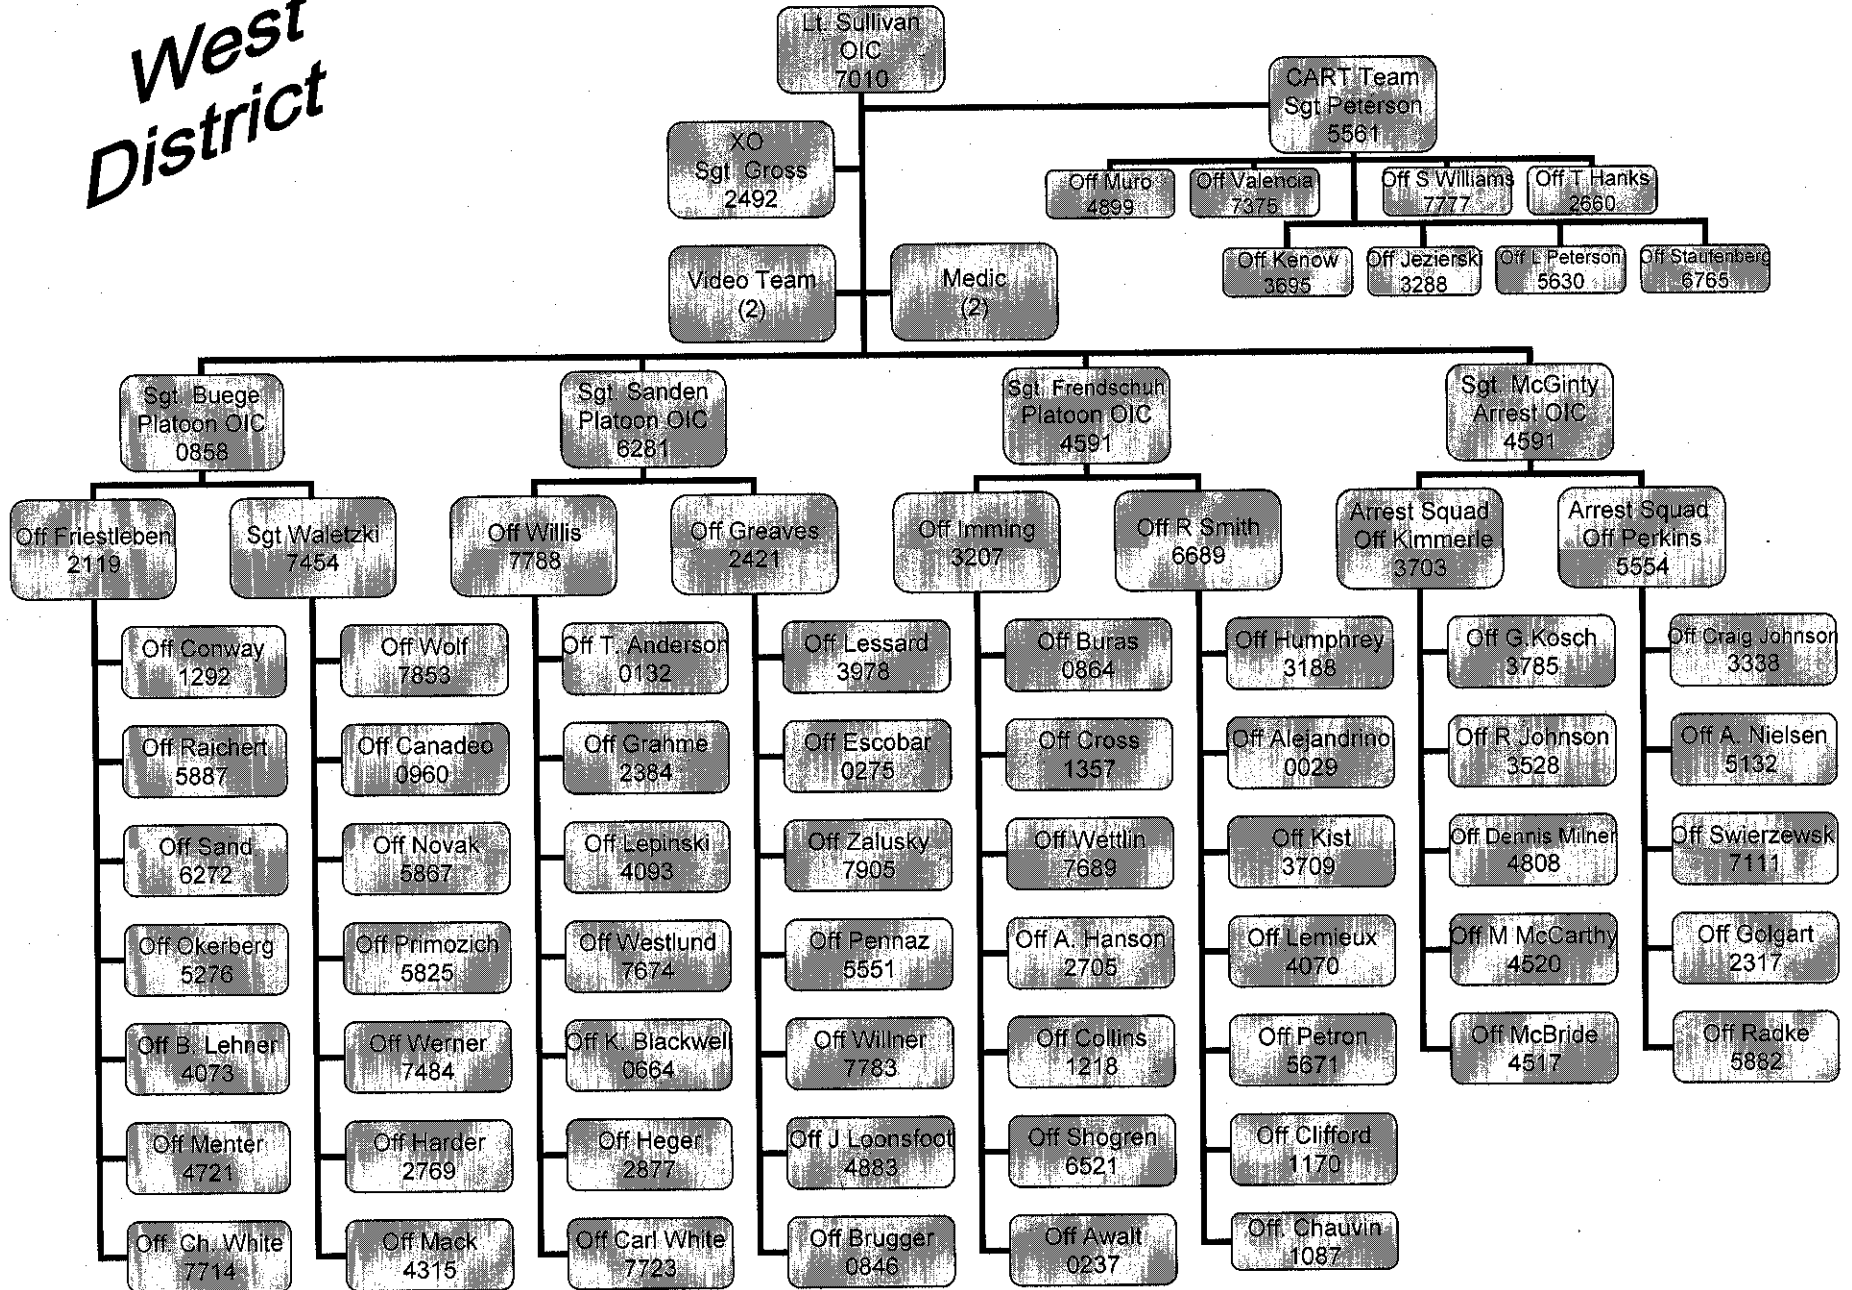

MFF Command chart

West District RNC Command Structure

*West
District*

MFF DIVISION SIX

West District

MFF DIVISION SEVEN

West District

MFF DIVISION EIGHT

West District

MFF DIVISION NINE

West District

MFF DIVISION TEN

*West
District*

BICYCLE MFF COMMAND CHART

Each bike team consisting of one sergeant and 6 officers. Teams will be assigned either day or night shift and schedule work / off days together.

*West
District*

MPD BIKE UNIT

West District

CART TEAMS