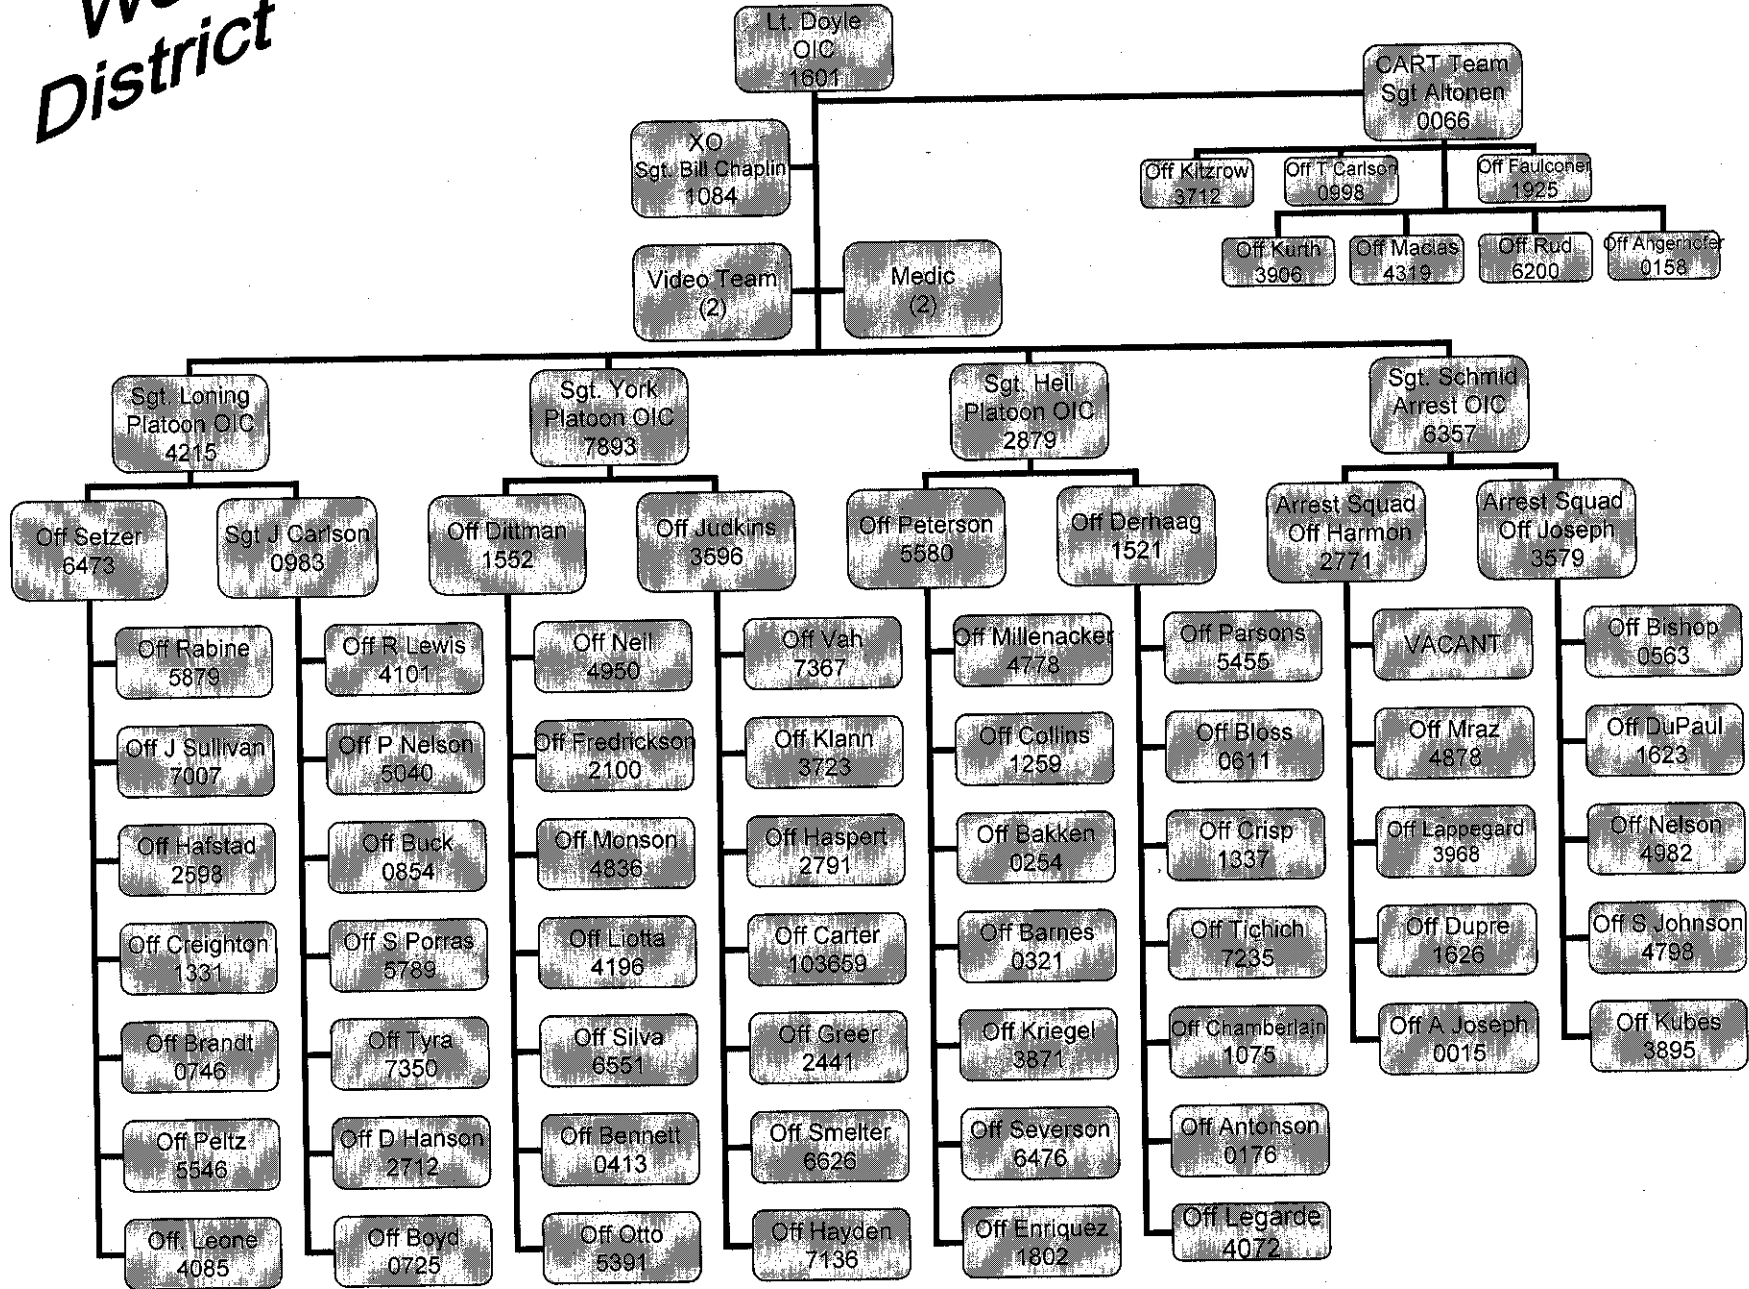

MFF Command chart

West District RNC Command Structure

*West
District*

MFF DIVISION SIX

West District

MFF DIVISION SEVEN

West District

MFF DIVISION EIGHT

West District

MFF DIVISION NINE

West District

MFF DIVISION TEN

*West
District*

BICYCLE MFF COMMAND CHART

Each bike team consisting of one sergeant and 6 officers. Teams will be assigned either day or night shift and schedule work / off days together.