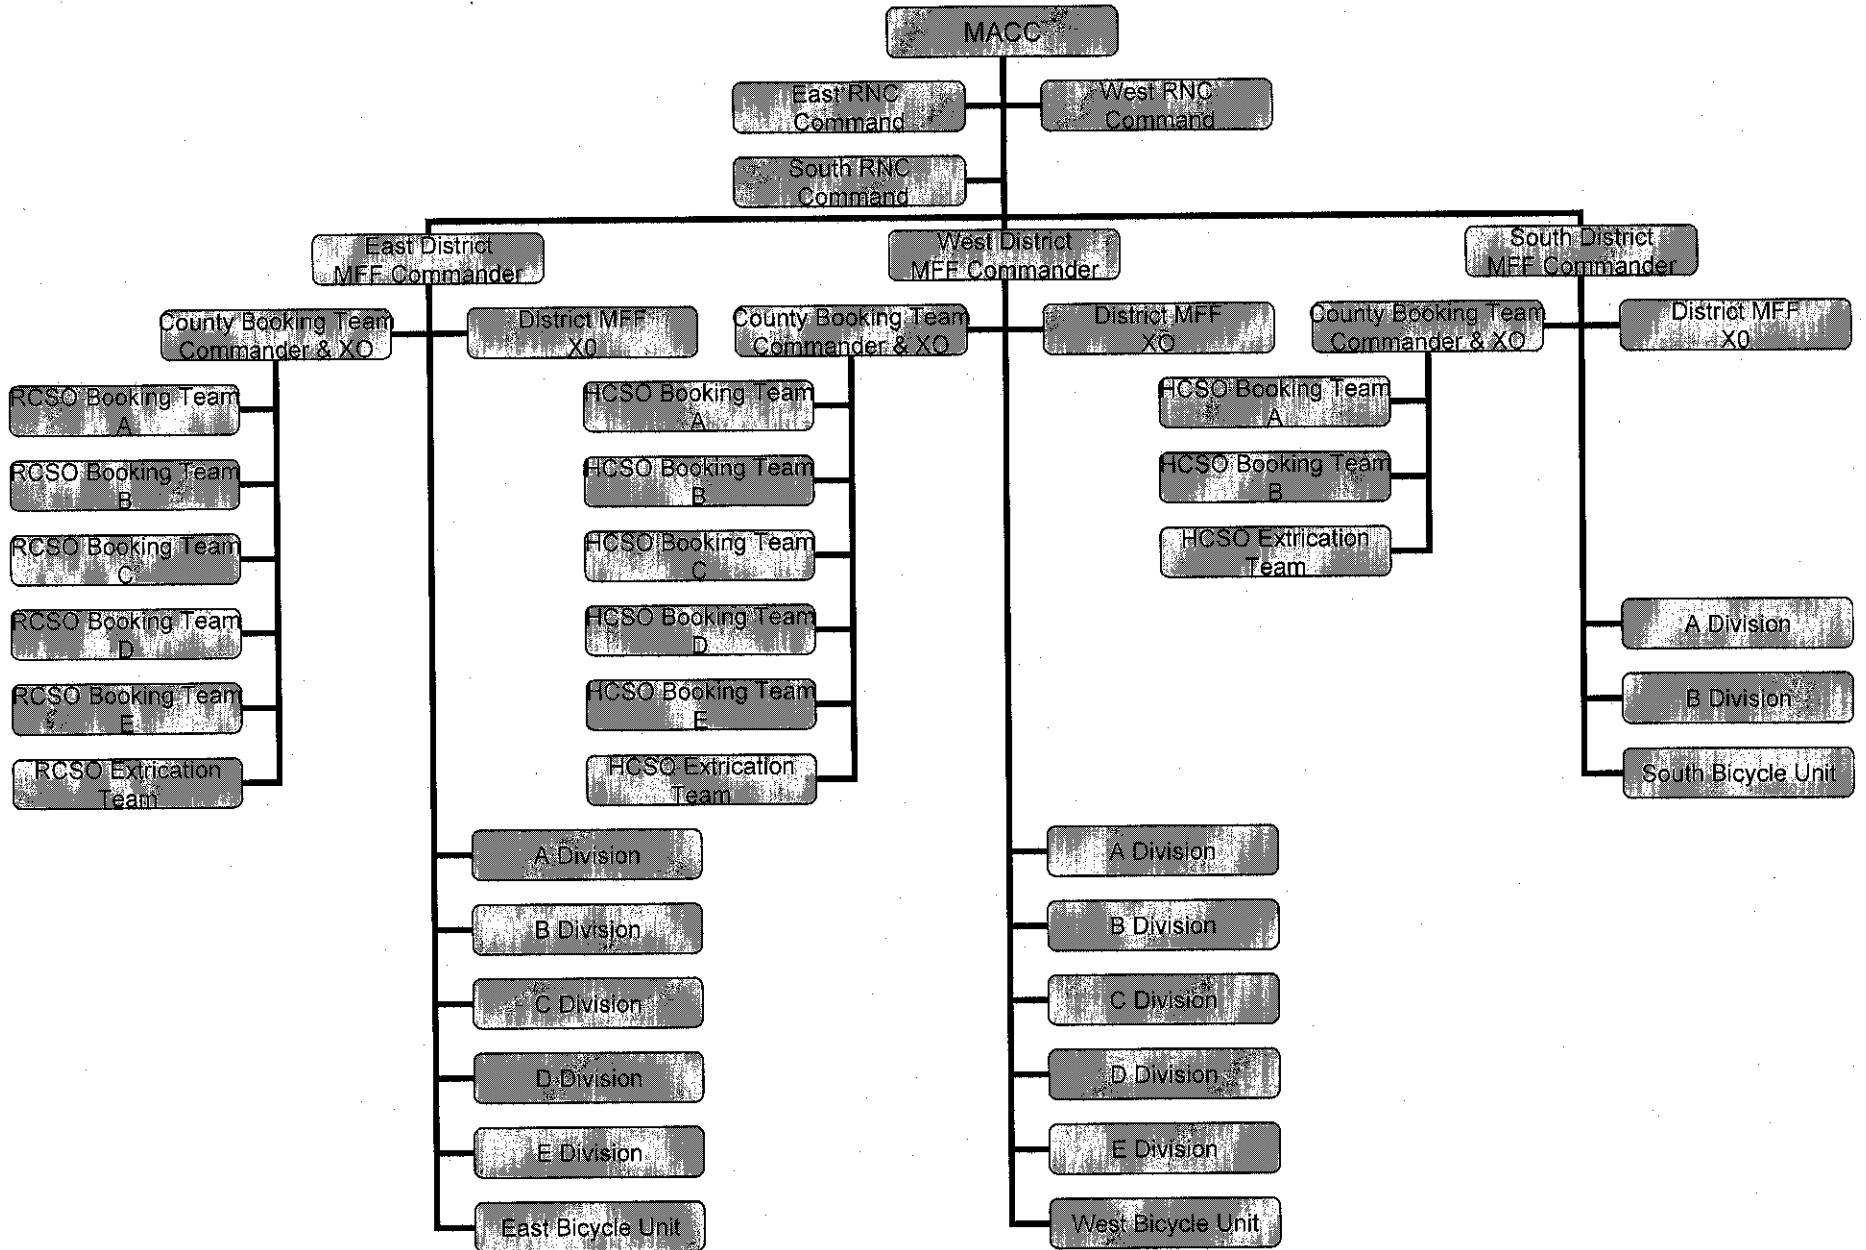

MFF Command chart

West District RNC Command Structure

*West
District*

MFF DIVISION SIX

West District

MFF DIVISION SEVEN

West District

MFF DIVISION EIGHT

West District

MFF DIVISION NINE

West District

MFF DIVISION TEN

*West
District*

BICYCLE MFF COMMAND CHART

Each bike team consisting of one sergeant and 6 officers. Teams will be assigned either day or night shift and schedule work / off days together.