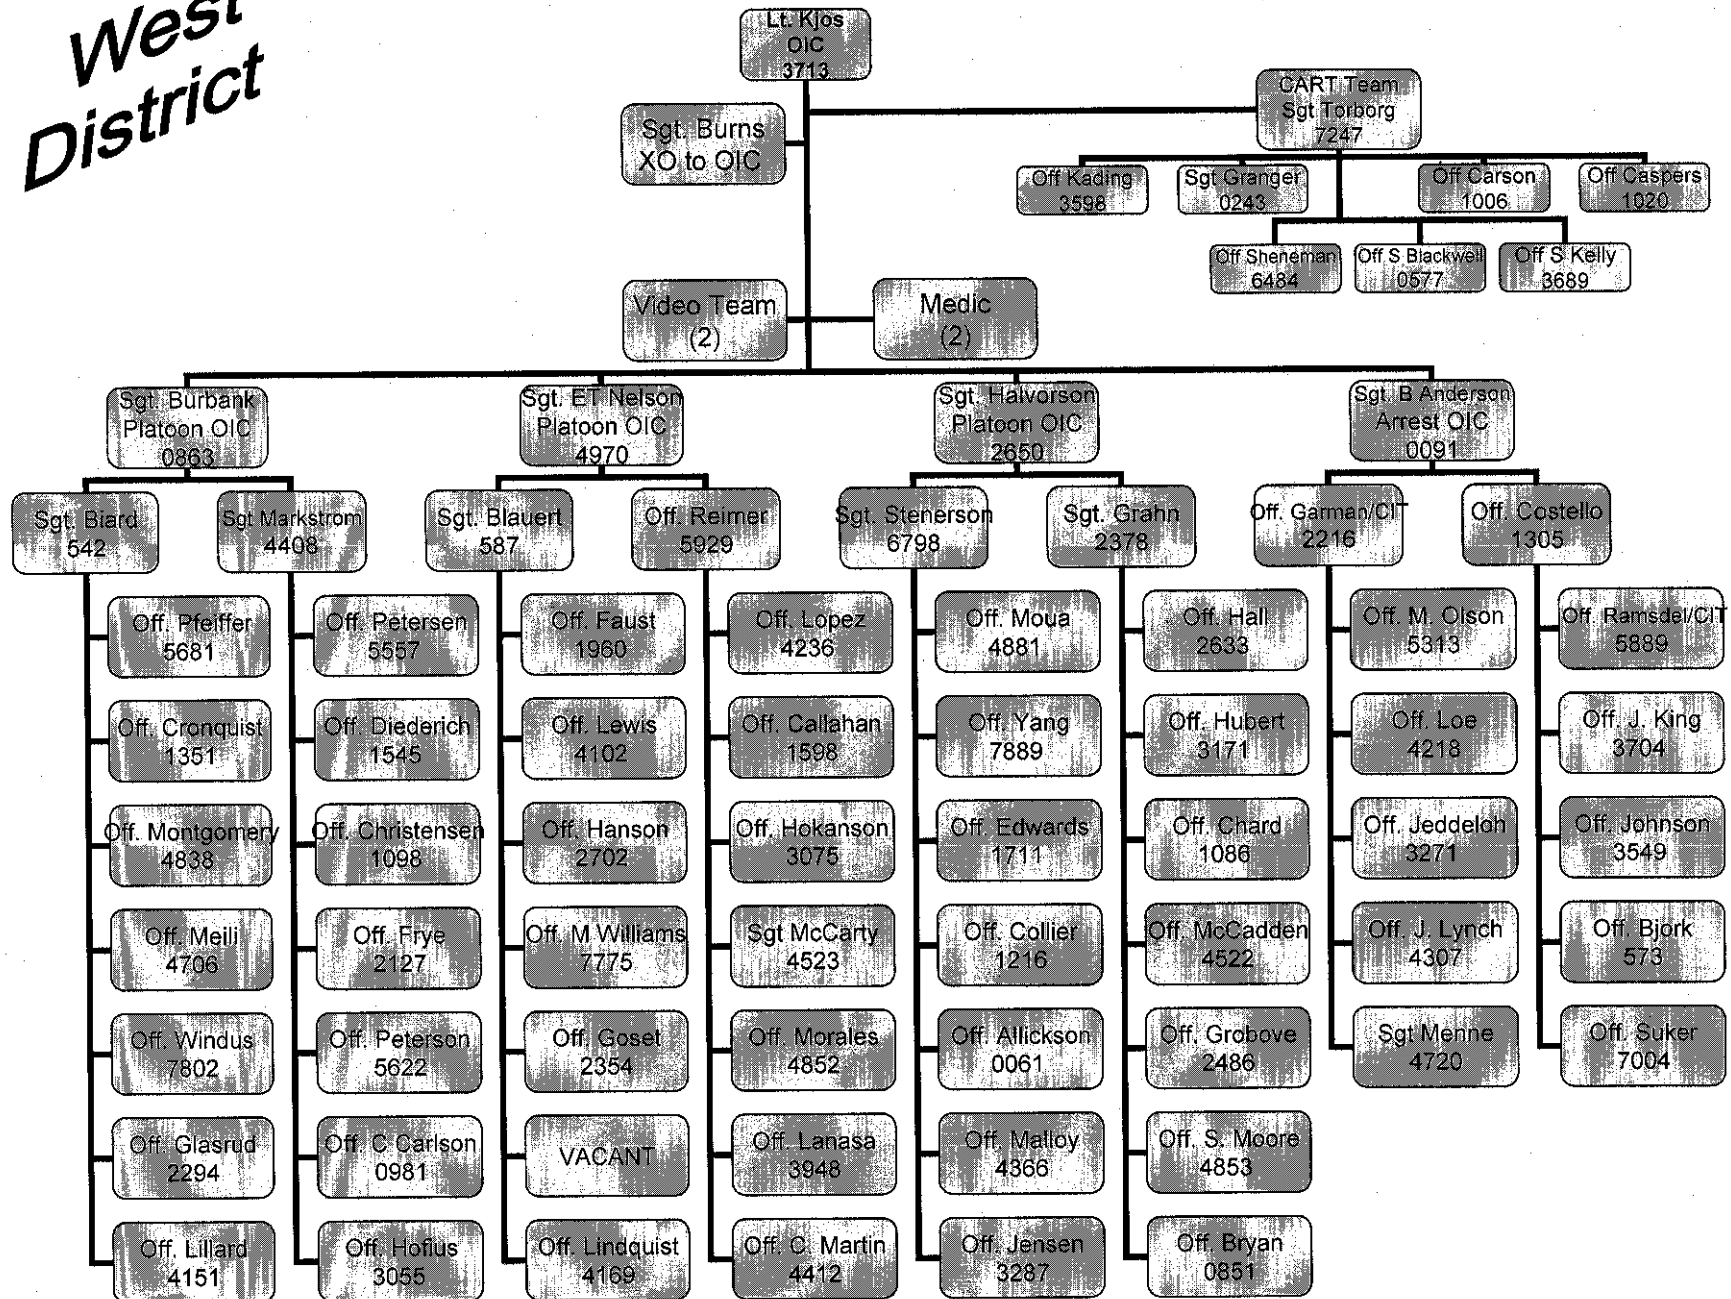

MFF Command chart

West District RNC Command Structure

*West
District*

MFF DIVISION SIX

West District

MFF DIVISION SEVEN

West District

MFF DIVISION EIGHT

West District

MFF DIVISION NINE

West District

MFF DIVISION TEN

*West
District*

BICYCLE MFF COMMAND CHART

Each bike team consisting of one sergeant and 6 officers. Teams will be assigned either day or night shift and schedule work / off days together.

*West
District*

MPD BIKE UNIT

West District

CART TEAMS