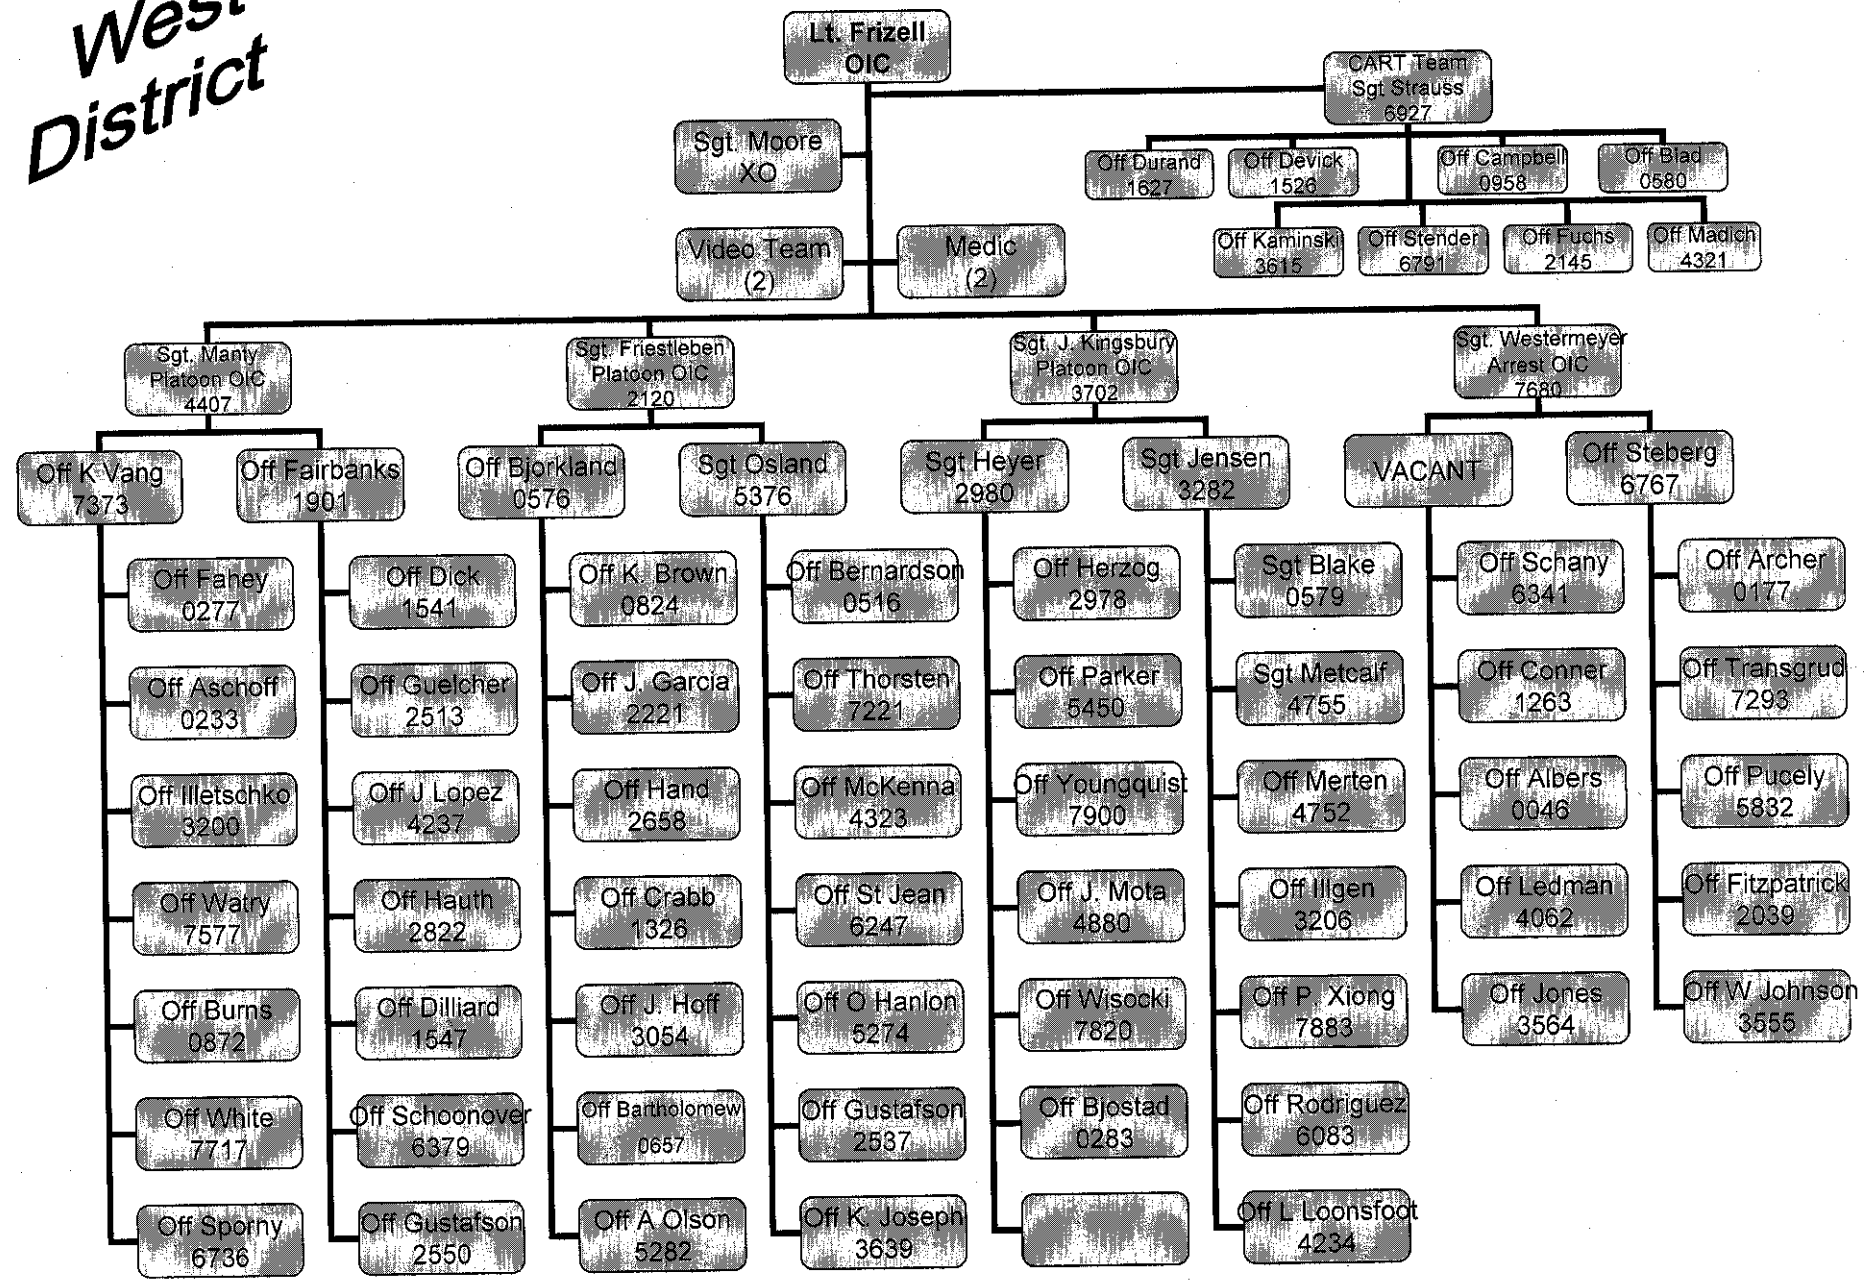

MFF Command chart

West District RNC Command Structure

*West
District*

MFF DIVISION SIX

West District

MFF DIVISION SEVEN

West District

MFF DIVISION EIGHT

West District

MFF DIVISION NINE

West District

MFF DIVISION TEN

*West
District*

BICYCLE MFF COMMAND CHART

Each bike team consisting of one sergeant and 6 officers. Teams will be assigned either day or night shift and schedule work / off days together.

*West
District*

MPD BIKE UNIT

West District

CART TEAMS