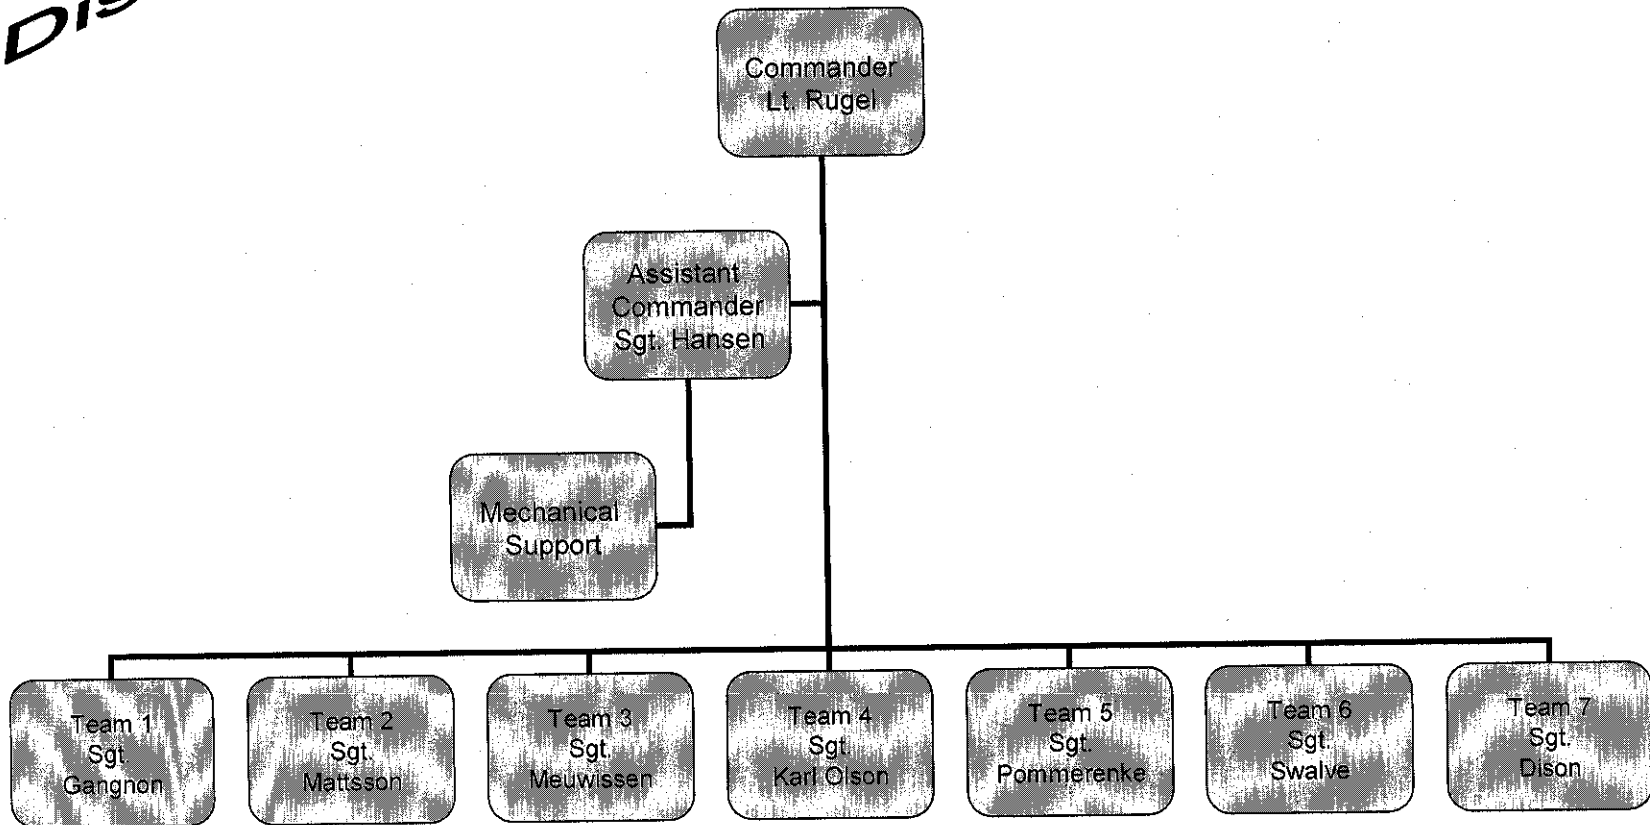

West District

MFF DIVISION NINE

West District

MFF DIVISION TEN

*West
District*

BICYCLE MFF COMMAND CHART

Each bike team consisting of one sergeant and 6 officers. Teams will be assigned either day or night shift and schedule work / off days together.