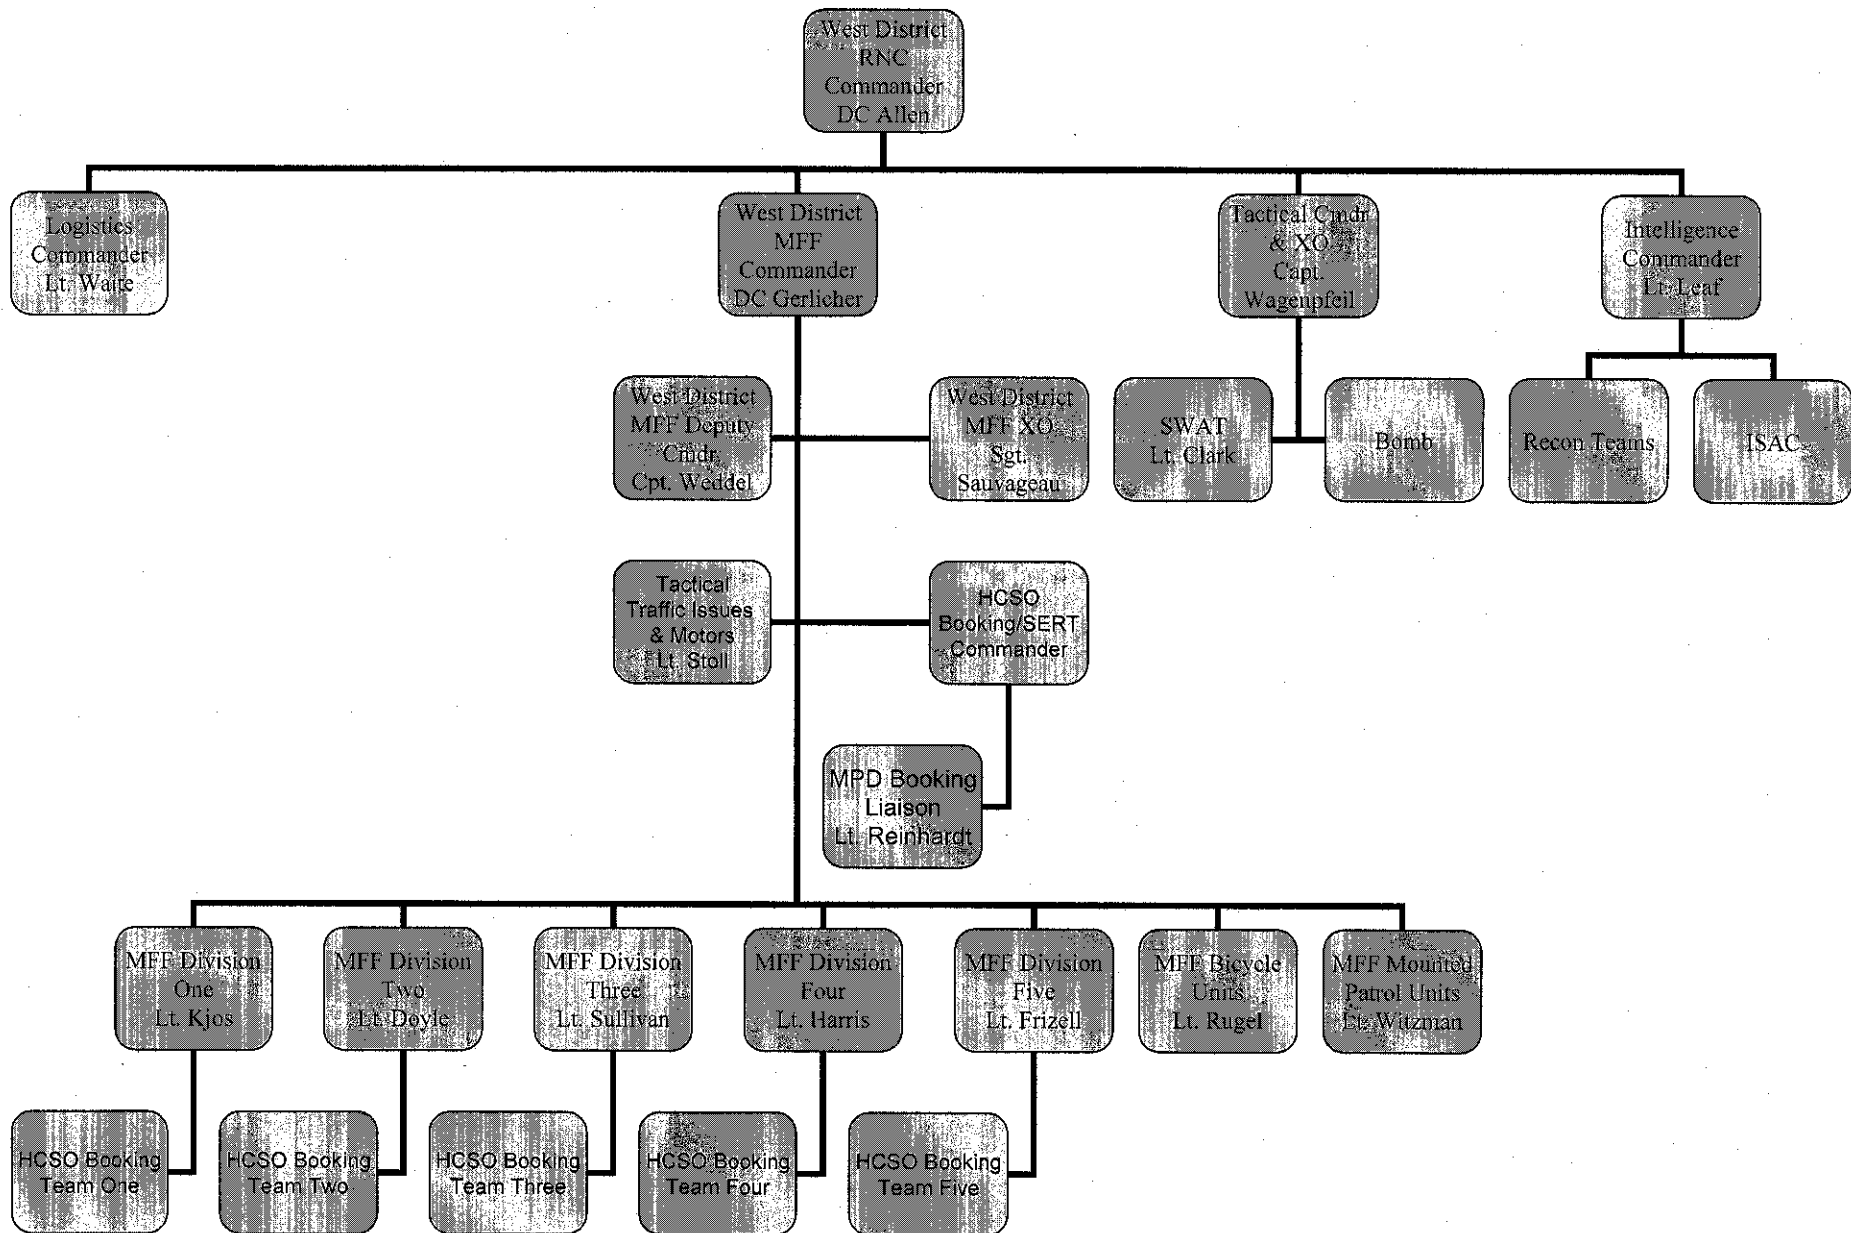

MFF Command chart

West District RNC Command Structure

*West
District*

MFF DIVISION SIX

West District

MFF DIVISION SEVEN

West District

MFF DIVISION EIGHT

West District

MFF DIVISION NINE

West District

MFF DIVISION TEN

*West
District*

BICYCLE MFF COMMAND CHART

Each bike team consisting of one sergeant and 6 officers. Teams will be assigned either day or night shift and schedule work / off days together.