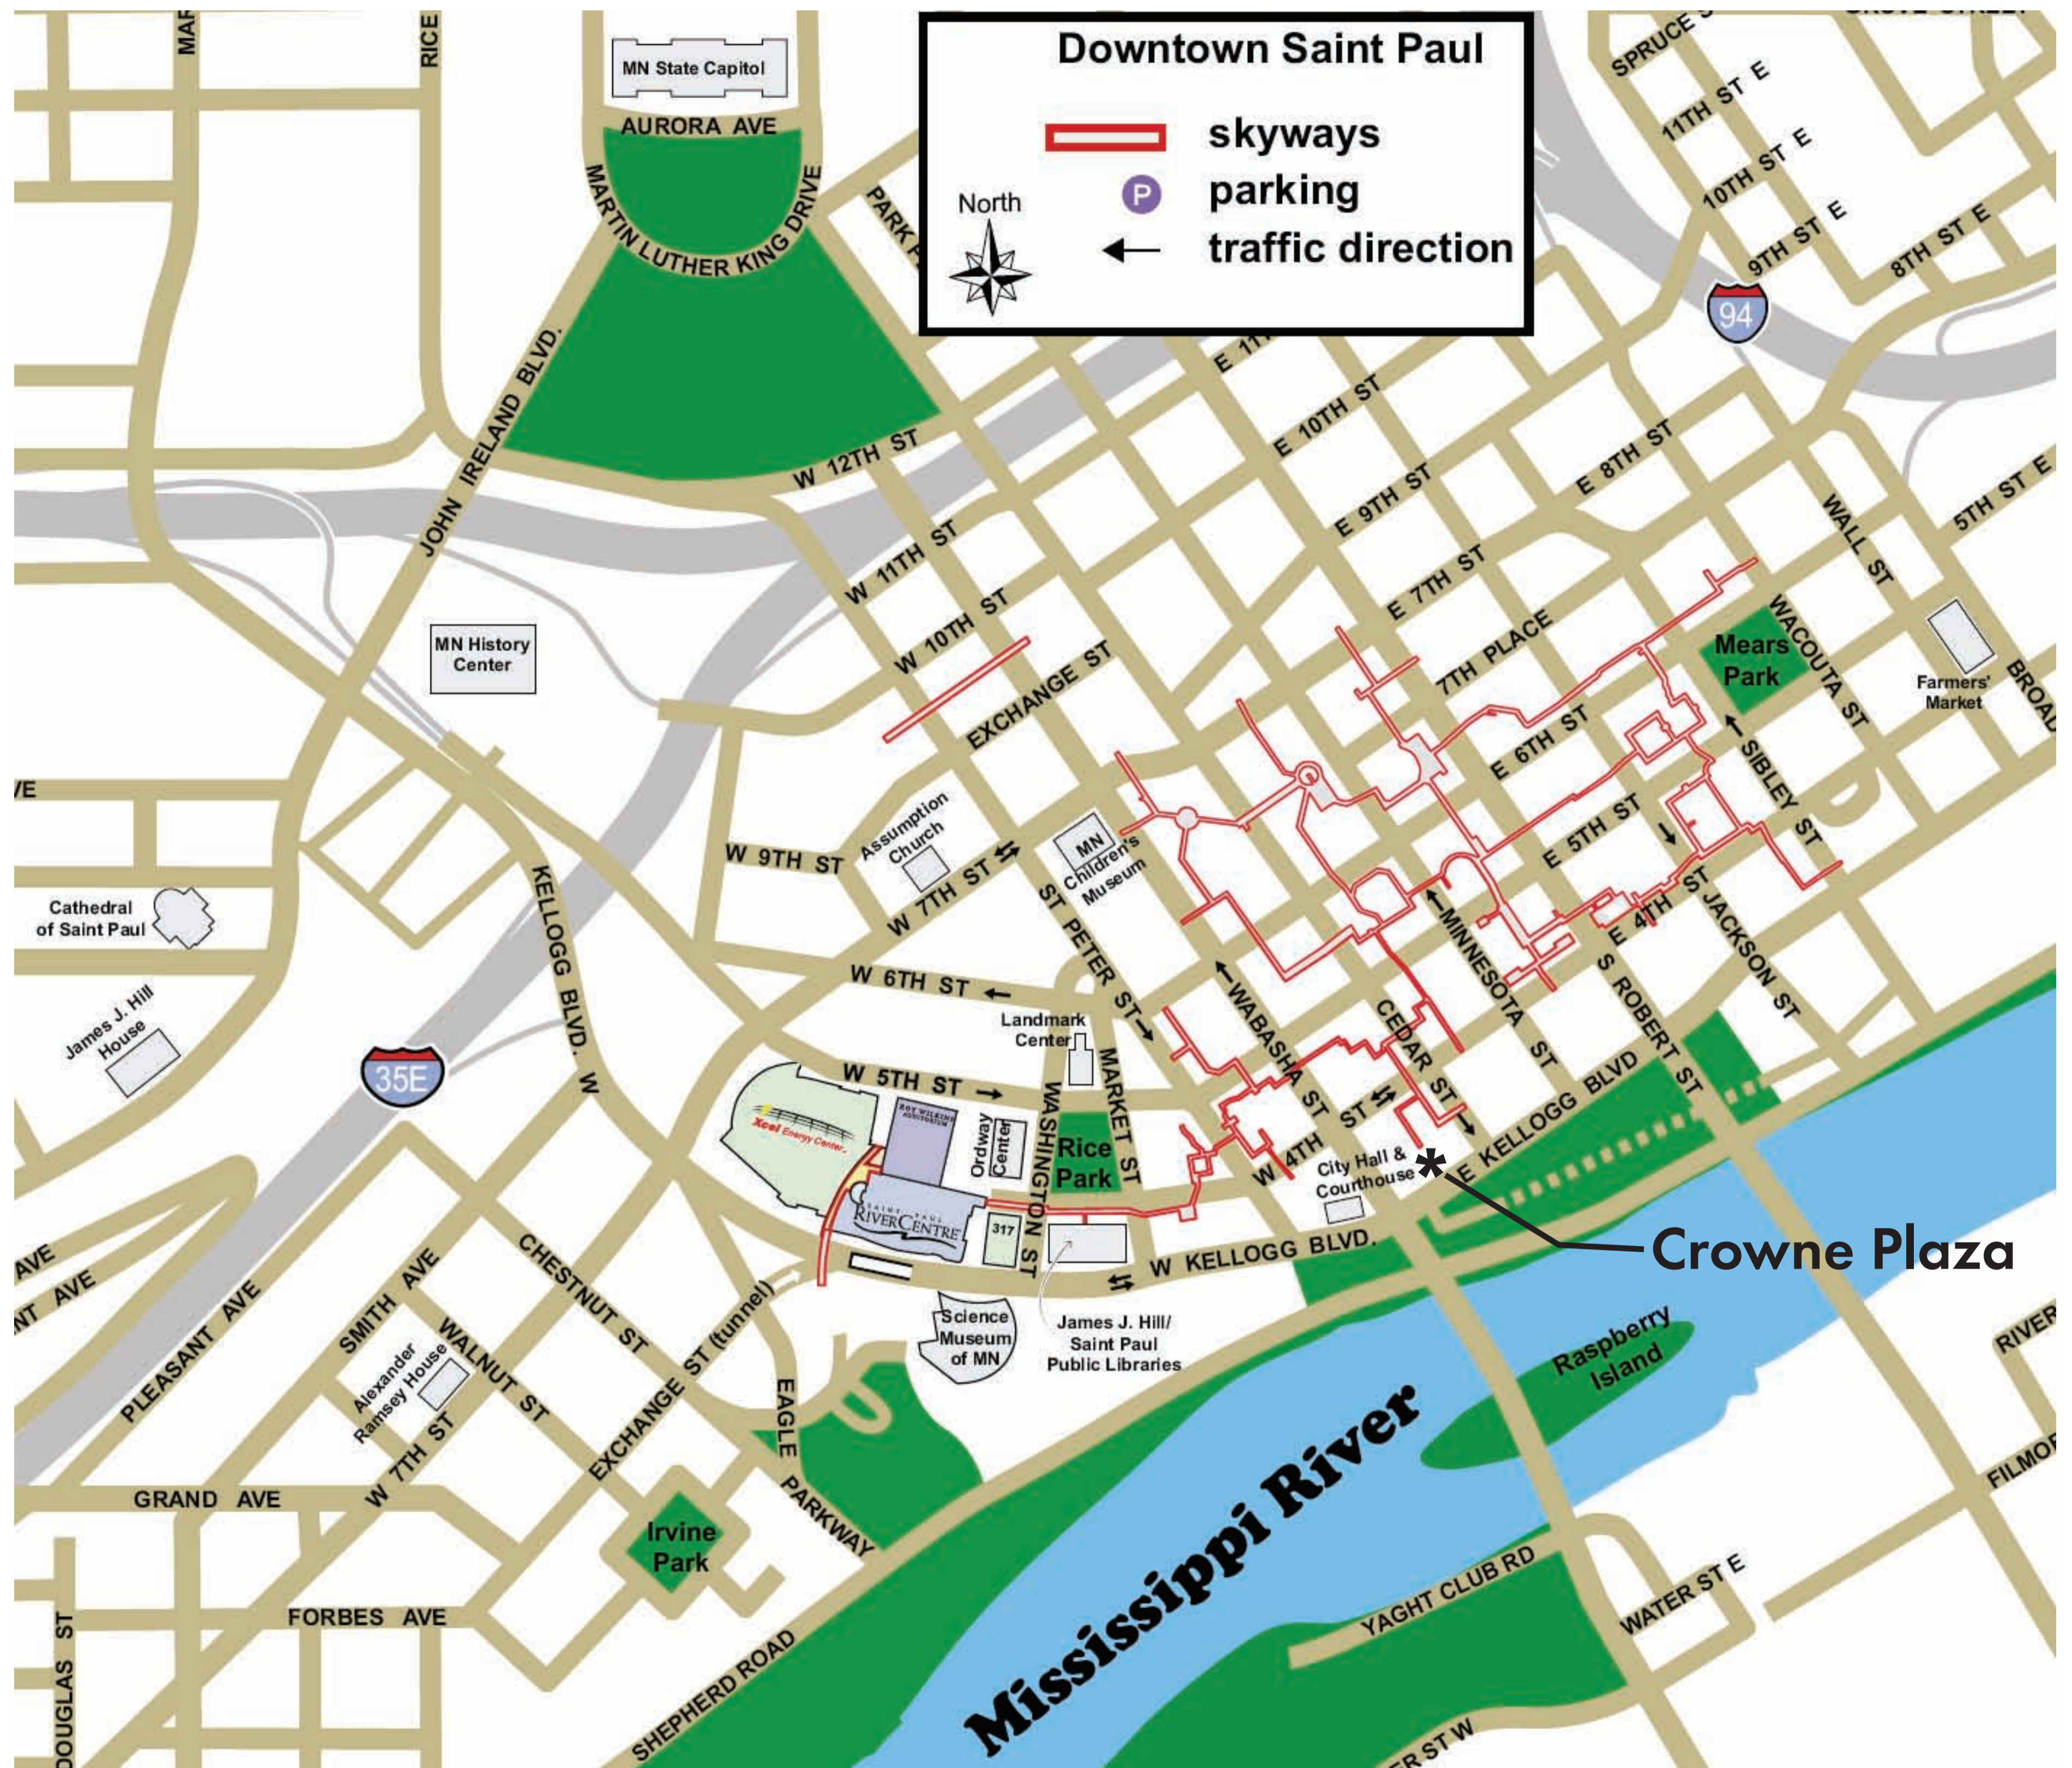

Downtown Saint Paul

-  skyways
-  parking
-  traffic direction

North

Crowne Plaza